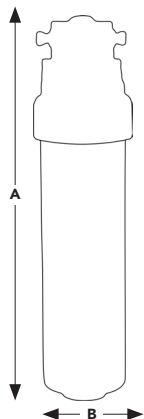

MATERIALS OF CONSTRUCTION

- O-ring: EPDM
- Spring: 304 Stainless Steel
- Filter Housing Head: Polyoxymethylene (POM)
- Filter Housing Cap Body: Polypropylene

DIMENSIONS

Dimensions (mm)	
A	B
264	60

TECHNICAL DATA

Port Size	1/4" Push-Fit
Temperature Rating °C	4 - 38
Pressure Rating (bar)	2 - 6.8

ORDERING GUIDE

Housing	
Code	Description
STL-1-1/4	SPECTRUM Standard Twist Lock Filter Body and Head 1/4"
Cartridges	
ST-RR	SPECTRUM Serve Taste Refillable Replacement Cartridge
STP-RR	SPECTRUM Serve Taste Phosphate Refillable Replacement Cartridge
STF-RR	SPECTRUM Serve Taste FibreOnyx Refillable Replacement Cartridge
STFP-RR	SPECTRUM Serve Taste FibreOnyx and Phosphate Refillable Replacement Cartridge
STF+-RR	SPECTRUM Serve Taste FibreOnyx+ Chloramine Removal Refillable Replacement Cartridge
STF+P-RR	SSPECTRUM Serve Taste FibreOnyx+ Chloramine Removal and Phosphate Refillable Replacement Cartridge